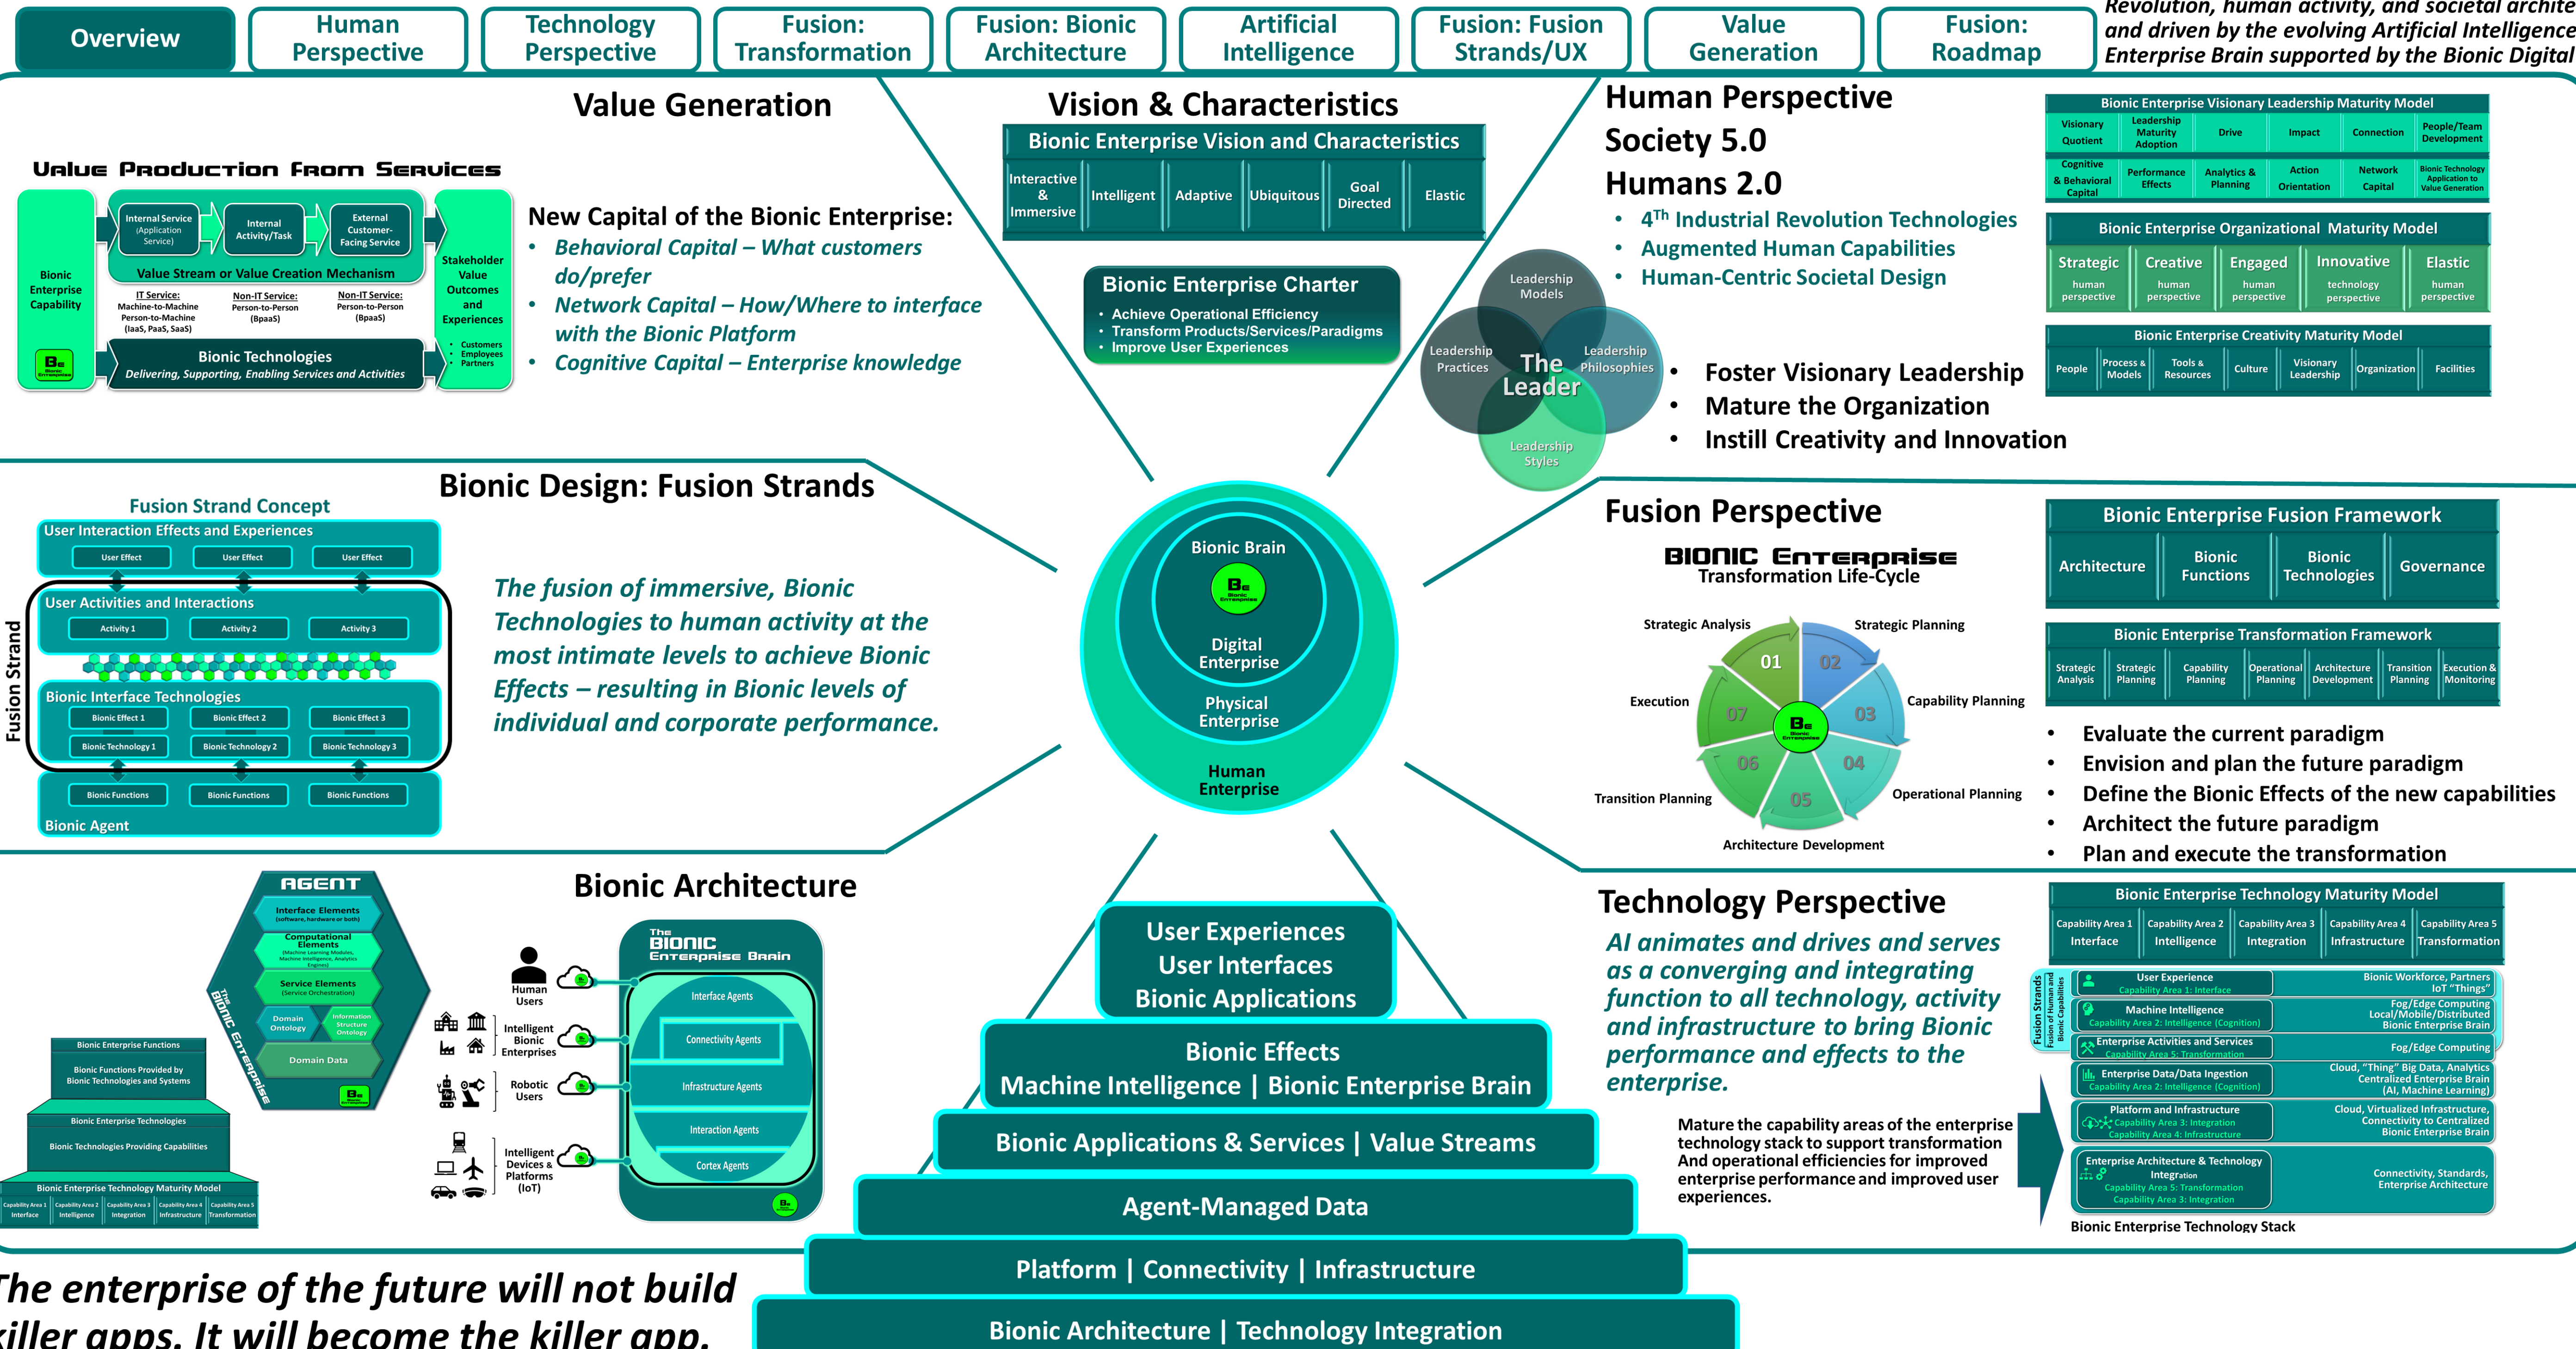

The convergence of technologies of the Fourth Industrial Revolution, human activity, and societal architecture all animated and driven by the evolving Artificial Intelligence of the Bionic Enterprise Brain supported by the Bionic Digital Platform.

Bionic UX Effects

Mentoring

Collaboration

Empathizing

Partial Task Automation

Task Acceleration

Immersion (UX/VR/AR)

Task Augmentation

Task Elasticity & Scalability

Task Autonomy

Task Precision

Task Accuracy

Decision Support

Bionic Manifesto

Ubiquitous

Hyper-Aware

Hyper-Connected

Hyper-Intelligent

Curious

Empathetic

Self-Optimizing

Hyper-Adaptive

Evolutionary

Self-Motivated